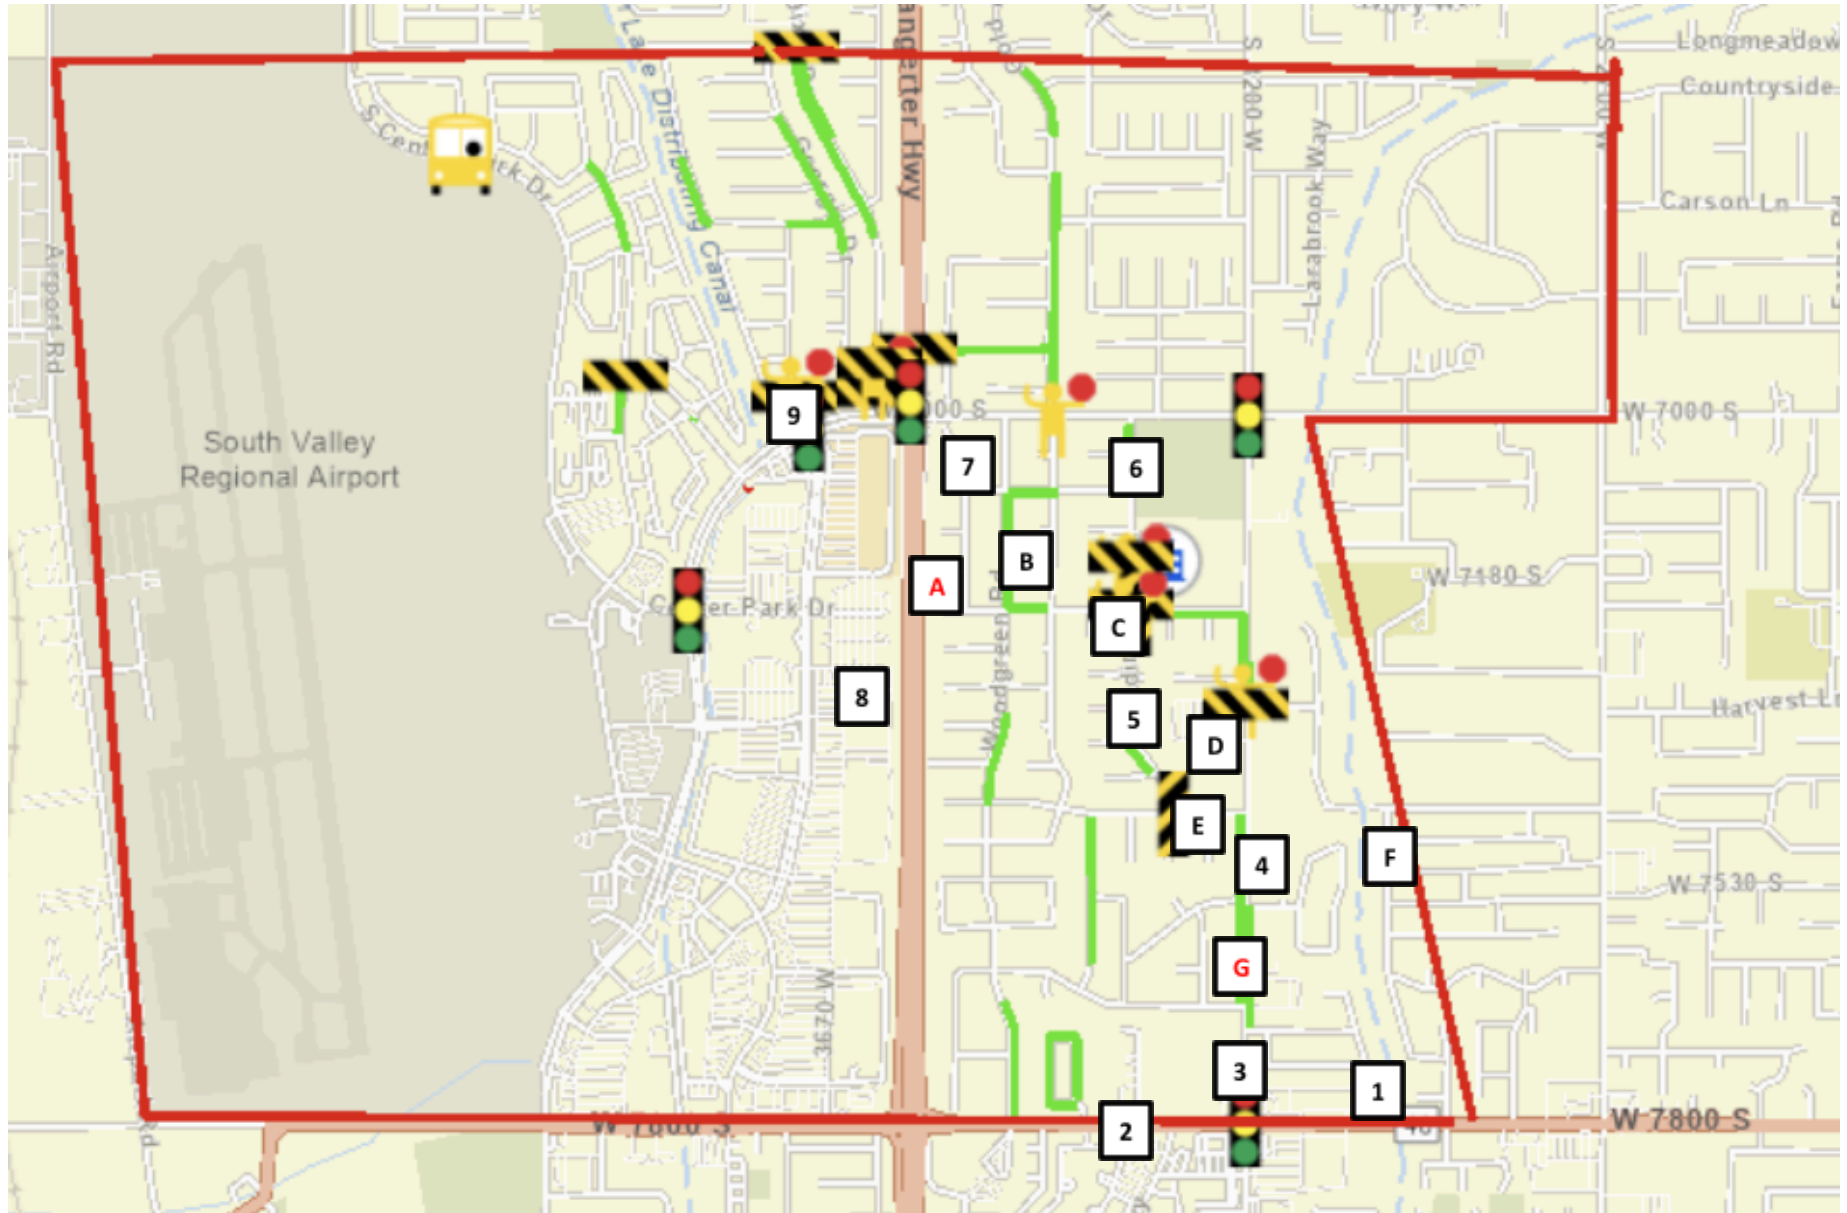

# Oquirrh Elementary Safe Walking Route

See a close up view of this map and more information about the benefits of walking to school at [saferoutes.utah.gov](http://saferoutes.utah.gov)  
Detailed directions about how to use the route are on the back side of this map.

**STUDENTS MAY NOT WALK UP 70<sup>TH</sup> SOUTH AND CROSS UNDER THE BANGERTER HIGHWAY OVERPASS.  
THEY MUST USE THE SKYWALK BRIDGE LOCATED AT 6925 S.**

CROSSING GUARD	Location	M-Th AM (8:52 line up)	M-Th PM (3:35 release)	Early Out AM (8:52 line up)	Early Out PM (1:00 release)
A	Jordan Village Road & Alabama Drive	No Guard*	No Guard*	No Guard*	No Guard*
B	Dixie Drive	8:15-8:45	3:30-4:00	8:00-8:30	1:00-1:30
C	3420 W 7000 S	8:25-9:00	3:25-3:55	8:10-8:40	1:00-1:30
D	Front of the School	8:30-9:00	3:20-3:50	8:15-8:45	1:00-1:30
E	Paddington Road & New World Drive	8:25-9:00	3:20-3:50	8:15-8:45	1:00-1:30
F	7325 S 3200 W	8:30-9:00	3:30-3:55	8:30-9:00	1:00-1:30
G	Charing Cross & Paddington Rd	No Guard	No Guard	No Guard	No Guard